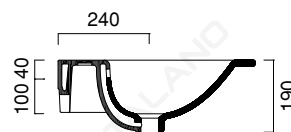

CE EN 14688 - CL20